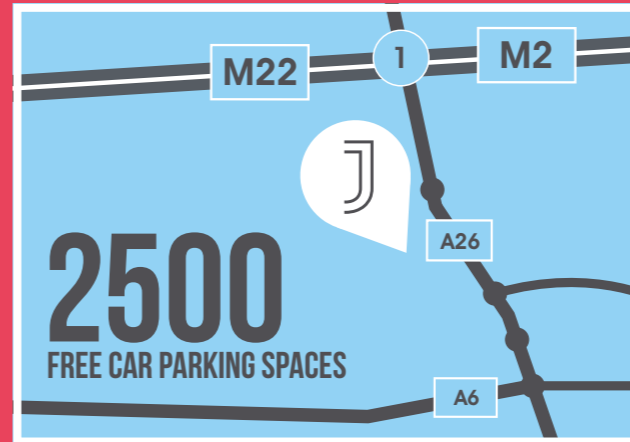

GO SHOP

GO EAT GO PLAY

Shopping and entertainment don't get bigger than this. The Junction is the GO-to retail and leisure destination in Northern Ireland. A playground for visitors of all ages.

Shopping is only one part of The Junction experience. We offer a wide range of places to eat and drink, activities for the kids and a 10-screen Omniplex cinema. There is more than enough to keep the whole family entertained! A great day out on a grand scale.

GO HERE

We're conveniently located, easy to reach and there's ample parking. Find us at Junction 1 of the M22 / M2, just 20 miles from Belfast City Centre.

From Belfast: Take the M2 motorway from Belfast, and when the motorway changes from the M2 to the M22, take the exit for Antrim / Ballymena / Coleraine (A26). At the roundabout follow signs to Antrim and then follow signs for The Junction.

From Derry / Londonderry: Take the A6 from Londonderry and follow until the A6 becomes the M22 motorway. Take the exit for Antrim / Ballymena / Coleraine (A26). At the roundabout follow signs to Antrim and then follow signs for The Junction.