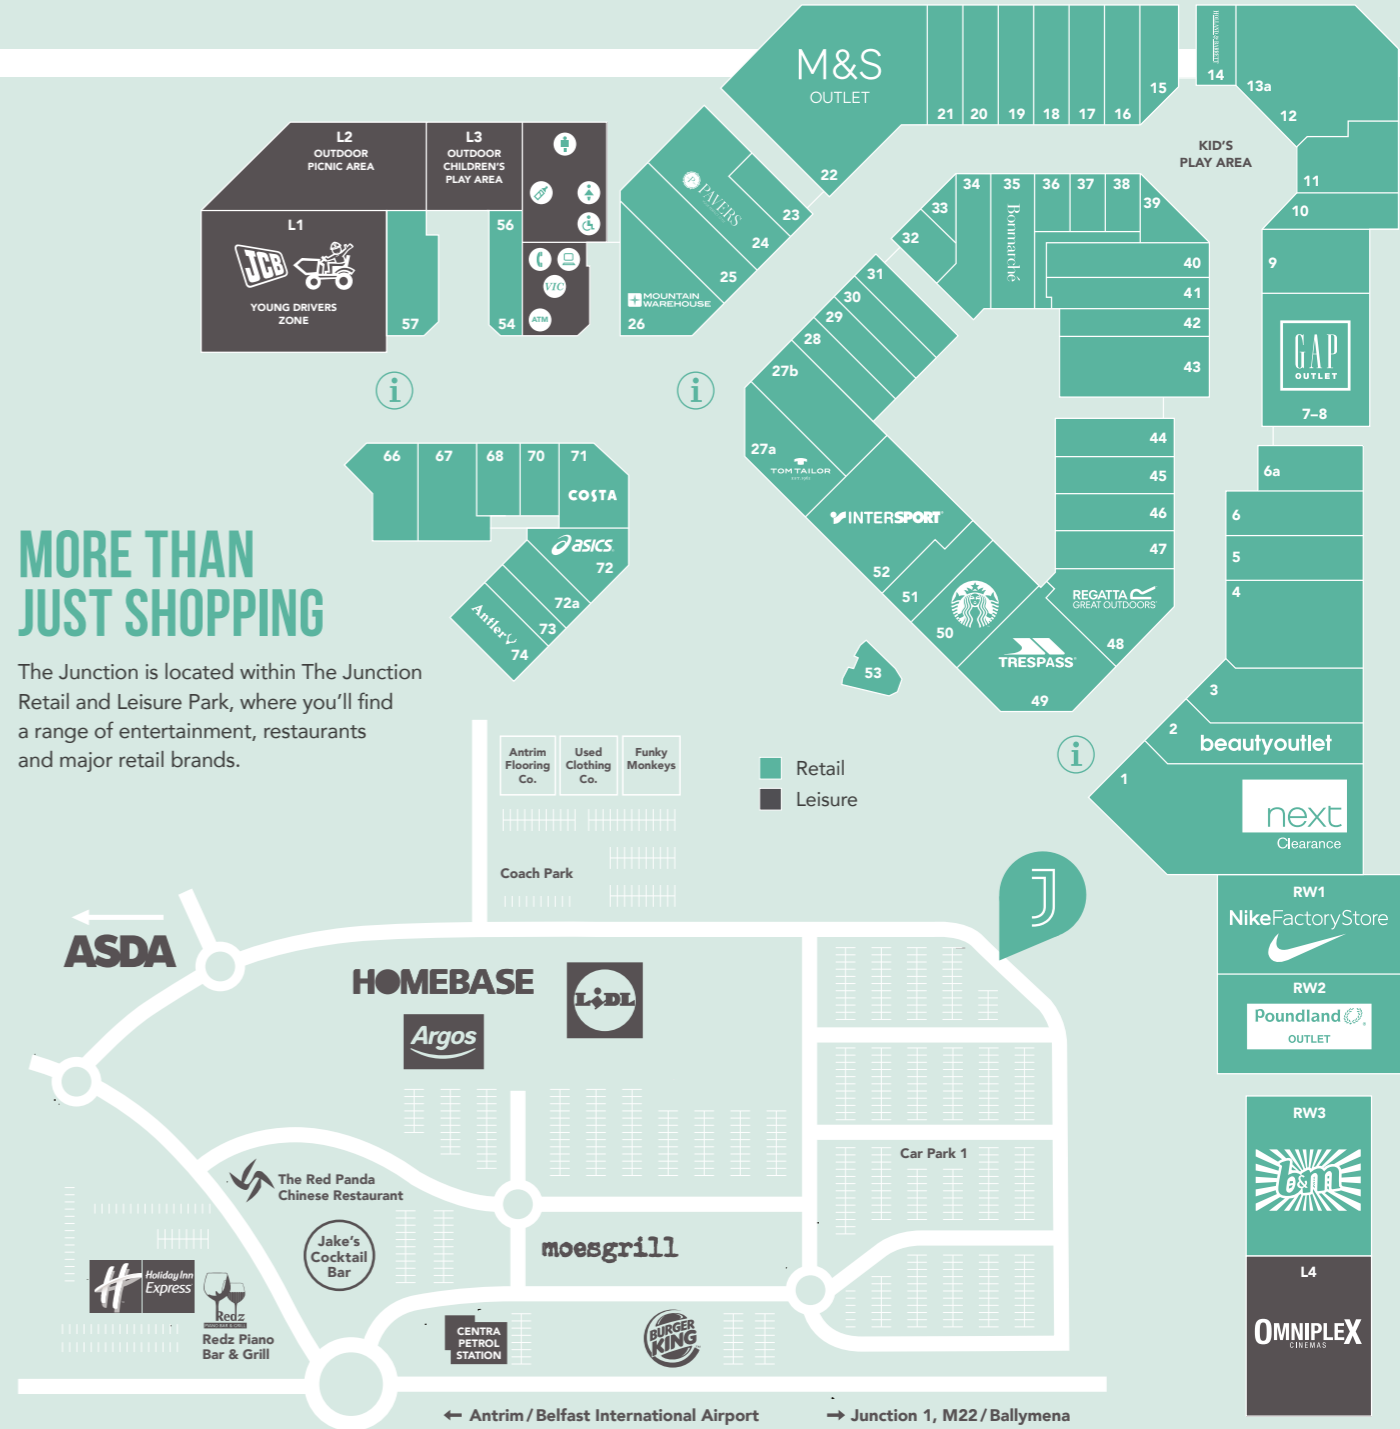

## LADIESWEAR

- 35 Bonmarché
- 28 Clockwork Warehouse
- 7-8 GAP Outlet
- 20 Klass
- 22 M&S Outlet
- 1 Next Clearance
- 19 Quiz
- 27a Tom Tailor

## STATIONERY, BOOKS & ART

- 16 Card Factory
- 29 Hallmark
- 37 Jolie Art
- 41 The Works

## SPORTS / OUTDOOR WEAR

- 72 Asics
- 25 Golf Nation
- 26 Mountain Warehouse
- RW1 Nike
- 48 Regatta
- 49 Trespas
- 52 Intersport

## MORE THAN JUST SHOPPING

The Junction is located within The Junction Retail and Leisure Park, where you'll find a range of entertainment, restaurants and major retail brands.